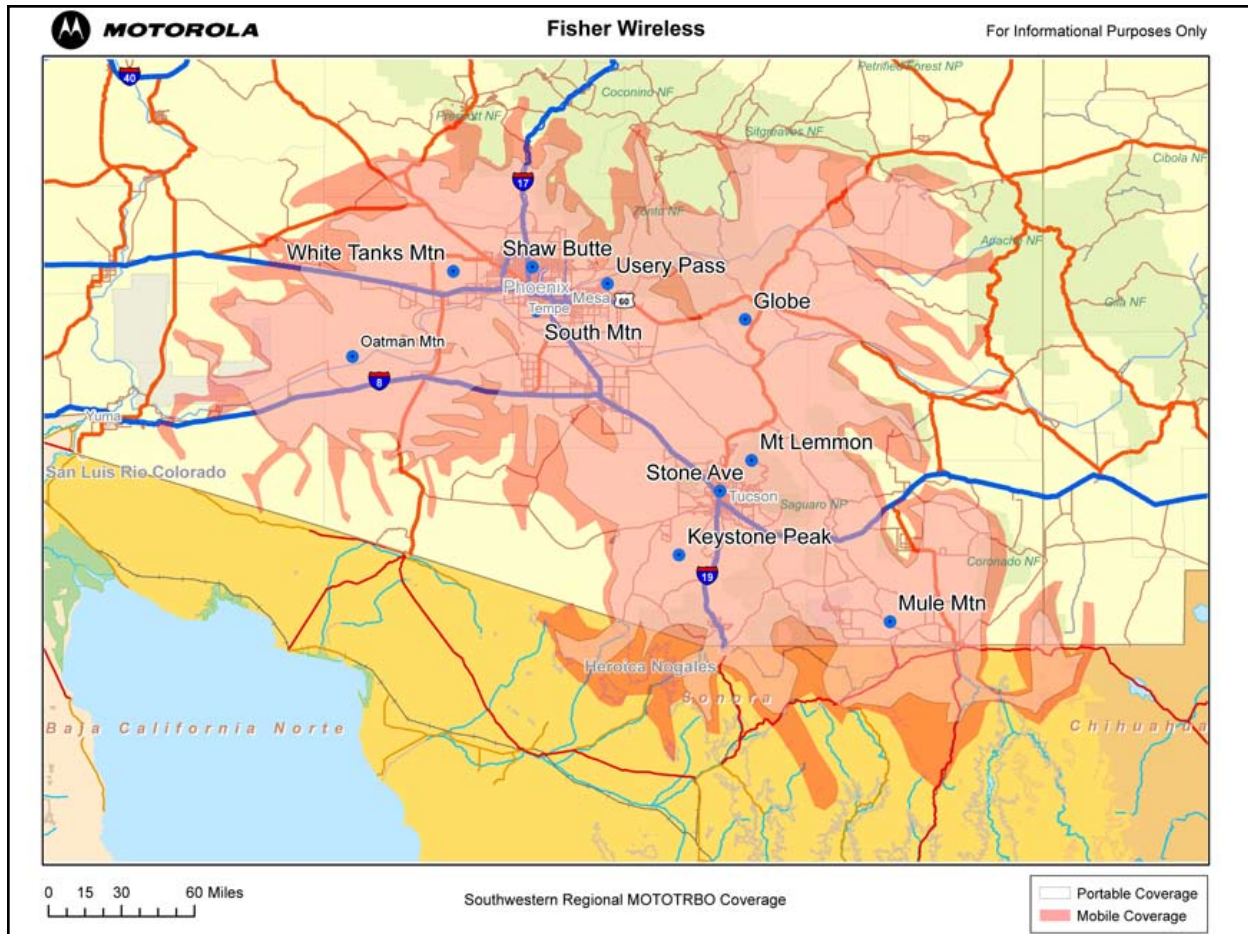

## PHOENIX COVERAGE

### Unlimited Dispatch Airtime:

- > Regional Cluster Sites (up to 6 sites) \$24.50
- > NeoConnex GPS Location \$9.50 Email to Text Gateway

### G. Arizona Area

**CONTACT US FOR DETAILS ABOUT OUR INTERCONNECTIVITY.**