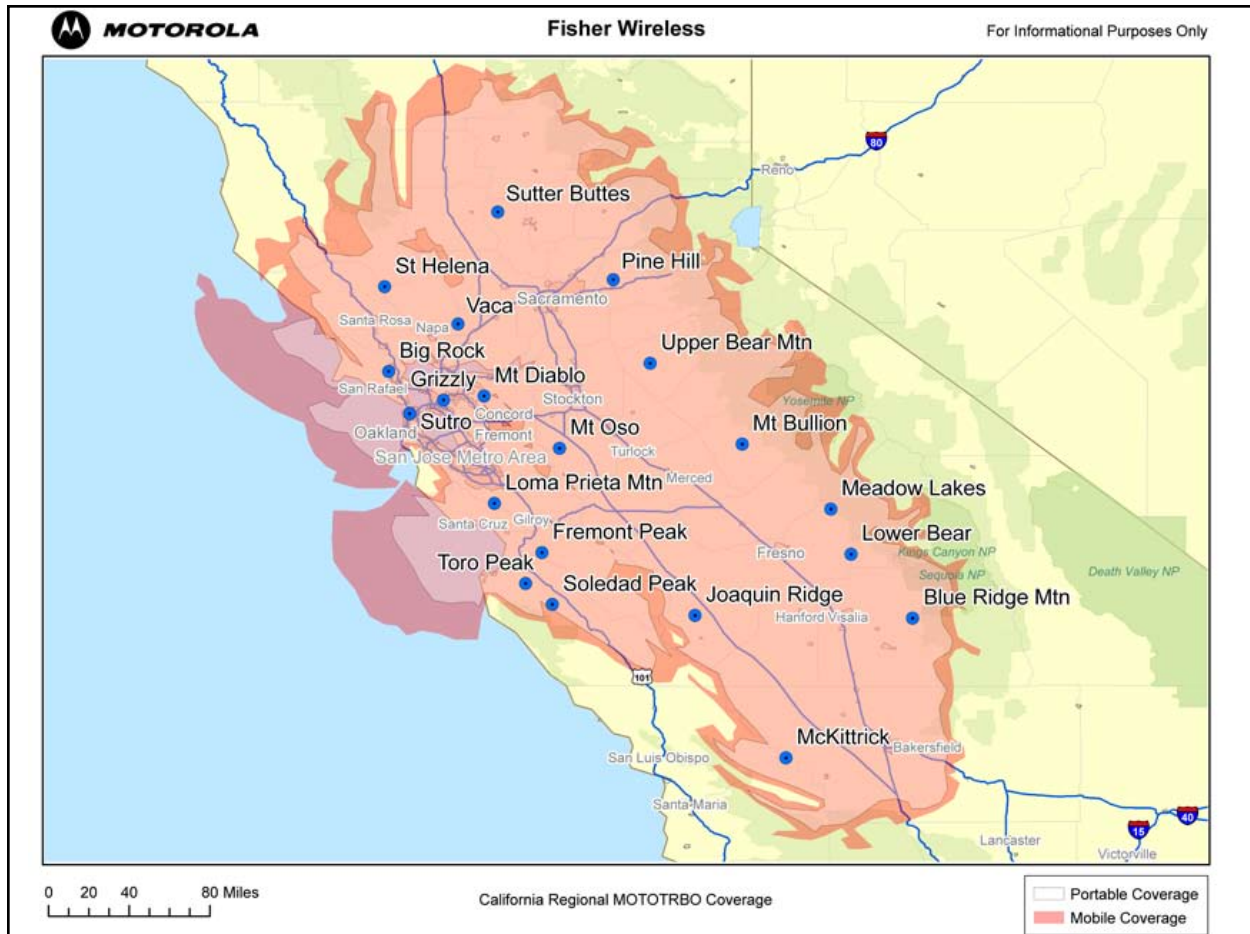

NORTHERN CA COVERAGE

Unlimited Dispatch Airtime:

- > Regional Cluster Sites (up to 6 sites) \$24.50
- > NeoConnex GPS Location \$9.50 Email to Text Gateway
- > Add Additional Cluster \$2.00

Northern California Regions:

- D. No. San Joaquin Valley, Modesto, Red Bluff
- E. So. San Joaquin Valley, Bakersfield, Modesto
- F. San Francisco Bay Area, Salinas, Monterey

CONTACT US FOR DETAILS ABOUT OUR INTERCONNECTIVITY.